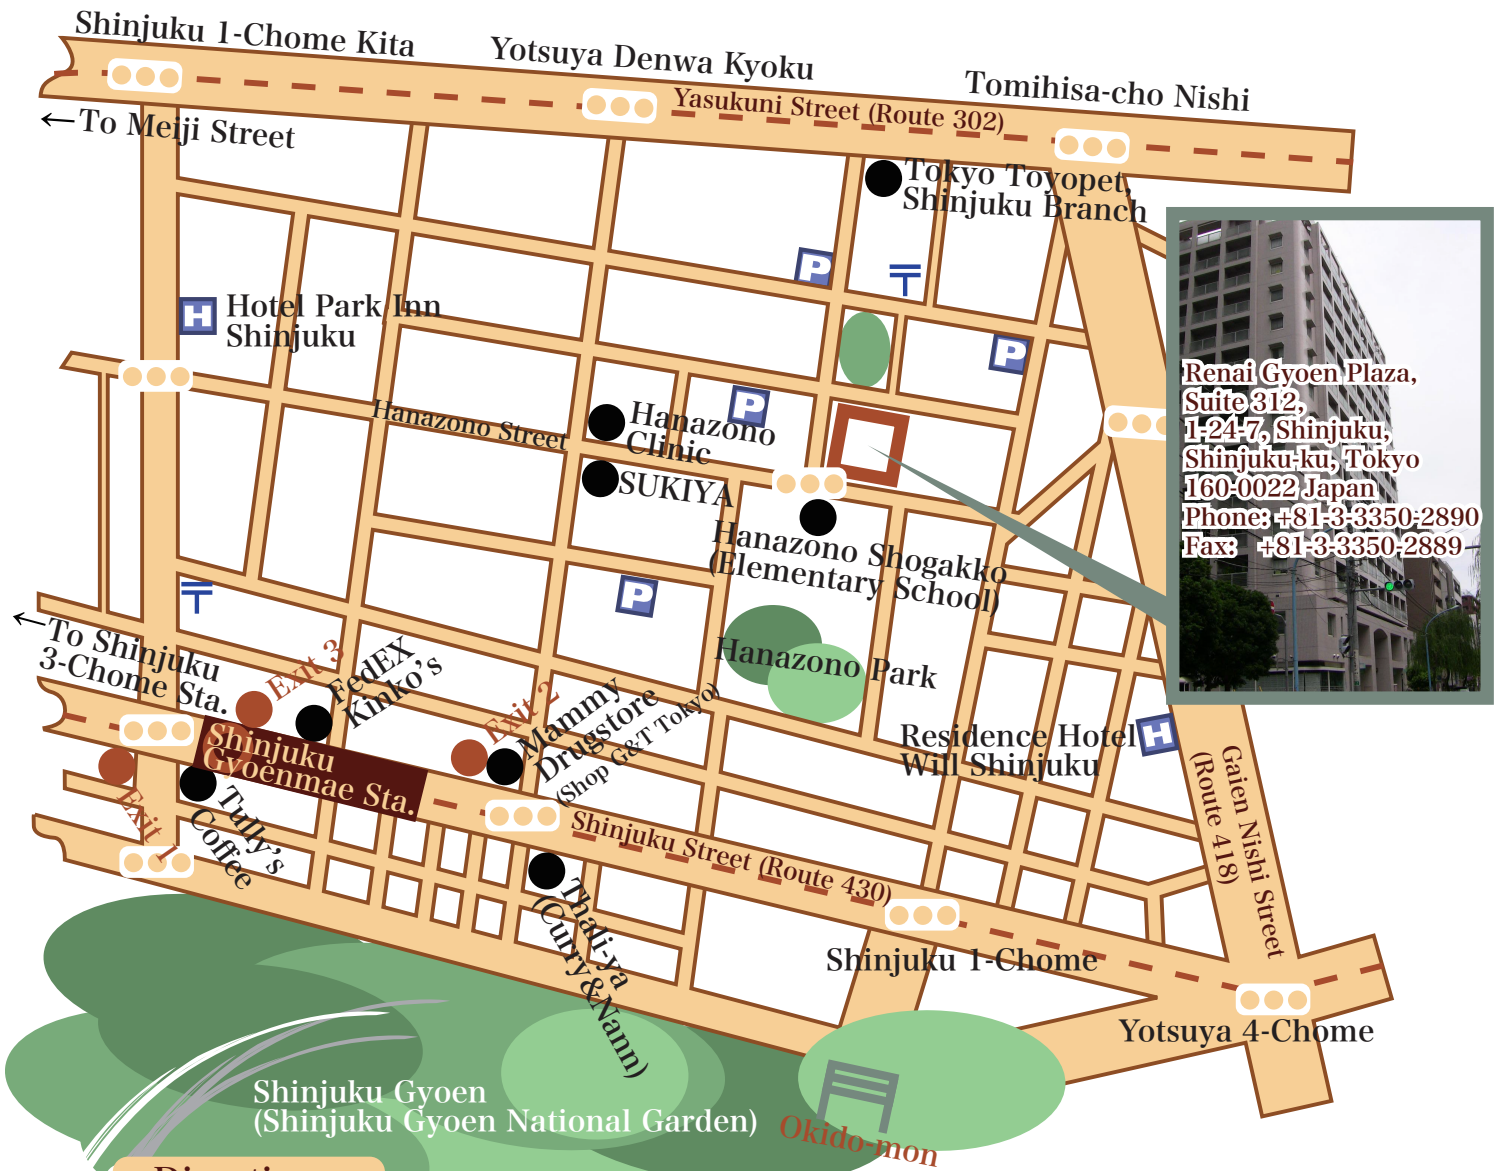

下門国際総合法律事務所

Shimokado International Law Offices

Directions

Access by Train

- 4 minute walk from Shinjuku Gyoen-mae Station on the Marunouchi Subway Line.
- Exit the Okido-mon District Gate ticket booth (Exit 2) which is located at the front end of the platform heading in the Yotsuya and Ginza direction.
- Turn left at the corner of the Mammy Drugstore (Shop G&T Tokyo) and go straight. Turn right at the corner of the SUKIYA.

Access by Car

- At the corner of the Toyota dealership "Tokyo Toyopet, Shinjuku Branch" on Yasukuni Street, which is located near the Tomihisa-cho Nishi traffic light (at the crossing of Yasukuni Street and Gaien Nishi Street), turn towards Hanazono Shogakko, an elementary school.
- For parking, please use one of several coin-operated parking lots and tower parking garages near our building.